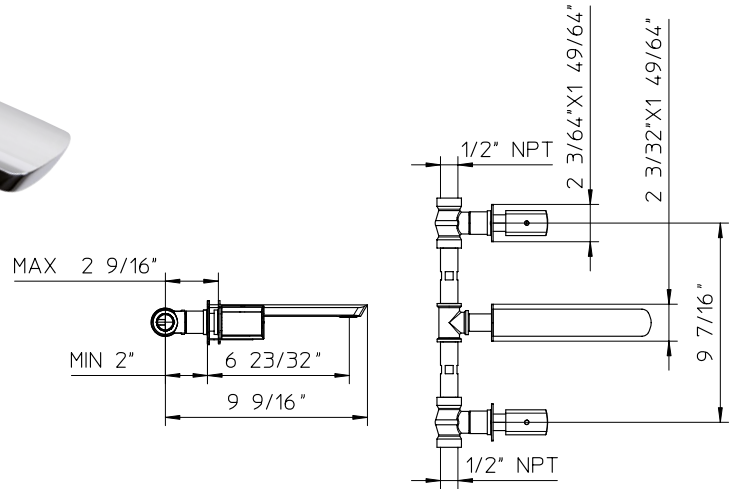

PALAZZANI **mis**

code **013064-10**

Features

- 3 holes bathroom sink faucet wall mounted, two handles and spout.
- Temperature memory allows faucet to be turned on and off at any temperature setting.
- Without pop-up drain with 1-1/4" tailpiece.
- Ceramic disc valves longevity standards for a lifetime of durable performance.
- Valve body cast brass

Technical information

- All product dimensions are nominal
- Handle clearance 1-31/32" (50mm)
- Faucet flow rate: 1.2 gpm
- Pressure 60 psi

Warranty

- Limited warranty.
- See website for detailed warranty information.