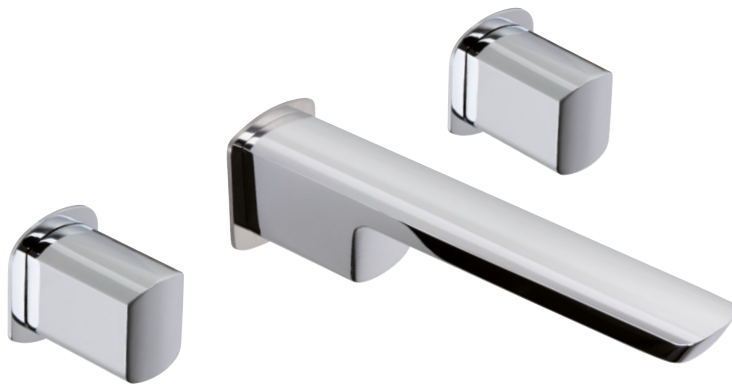

PALAZZANI **mis**

code **013064-10**

Features

- 3 holes bathroom sink faucet wall mounted, two handles and spout.
- Temperature memory allows faucet to be turned on and off at any temperature setting.
- Without pop-up drain with 1-1/4" tailpiece.
- Ceramic disc valves longevity standards for a lifetime of durable performance.
- Valve body cast brass

Material

- Solid brass.
- Finishes resist corrosion and tarnish.

Certifications

- ADA

Available color finishes

- 10 chrome
- 13 chrome-white
- 27 chrome-black
- 34 matt copper
- 36 brushed dark nickel
- 38 matt black
- 43 matt white
- 49 brushed steel finish
- 50 bronze
- 53 gold
- 59 chrome-red
- 68 polished nickel

Technical information

- All product dimensions are nominal
- Handle clearance 1-31/32" (50mm)
- Faucet flow rate: 1.2 gpm
- Pressure 60 psi

Warranty

- Limited warranty.
- See website for detailed warranty information.