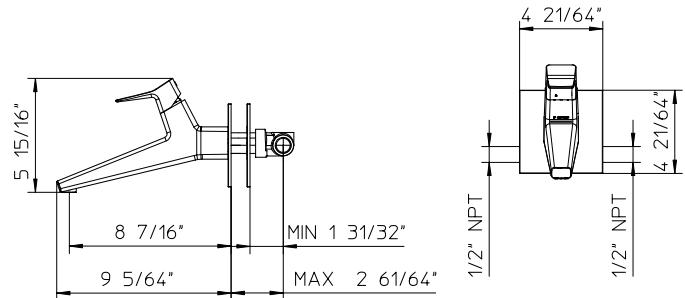

PALAZZANI

clack

code **033081-10**

Features

- Single lever handle volume and temperature control wall mounted.
- Temperature memory allows faucet to be turned on and off at any temperature setting.
- Ceramic disc valves longevity standards for a lifetime of durable performance.
- Valve body cast brass

- All product dimensions are nominal
- Faucet flow rate: 1.2 gpm
- Pressure 60 psi

Warranty

- Limited warranty.
- See website for detailed warranty information.

Note

- Install this product according to the installation guide.
- Final measurements confirm with product
- Palazzani reserves the right to make revisions without notice to product specifications.