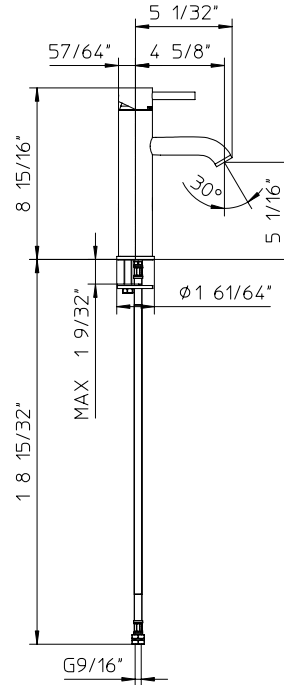

PALAZZANI **idrotech**

code **123045-10**

Features

- Single lever handle volume and temperature control.
- Temperature memory allows faucet to be turned on and off at any temperature setting.
- Without pop-up drain with 1-1/4" tailpiece.
- Ceramic disc valves longevity standards for a lifetime of durable performance.
- Valve body brass .

- All product dimensions are nominal.
- Handle clearance 2 3/4" (70mm).
- Faucet flow rate: 1.2 gpm.
- Pressure 60 psi.

Warranty

- Limited warranty.
- See website for detailed warranty information.

Note

- Install this product according to the installation guide.
- Final measurements confirm with product.
- Palazzani reserves the right to make revisions without notice to product specifications.