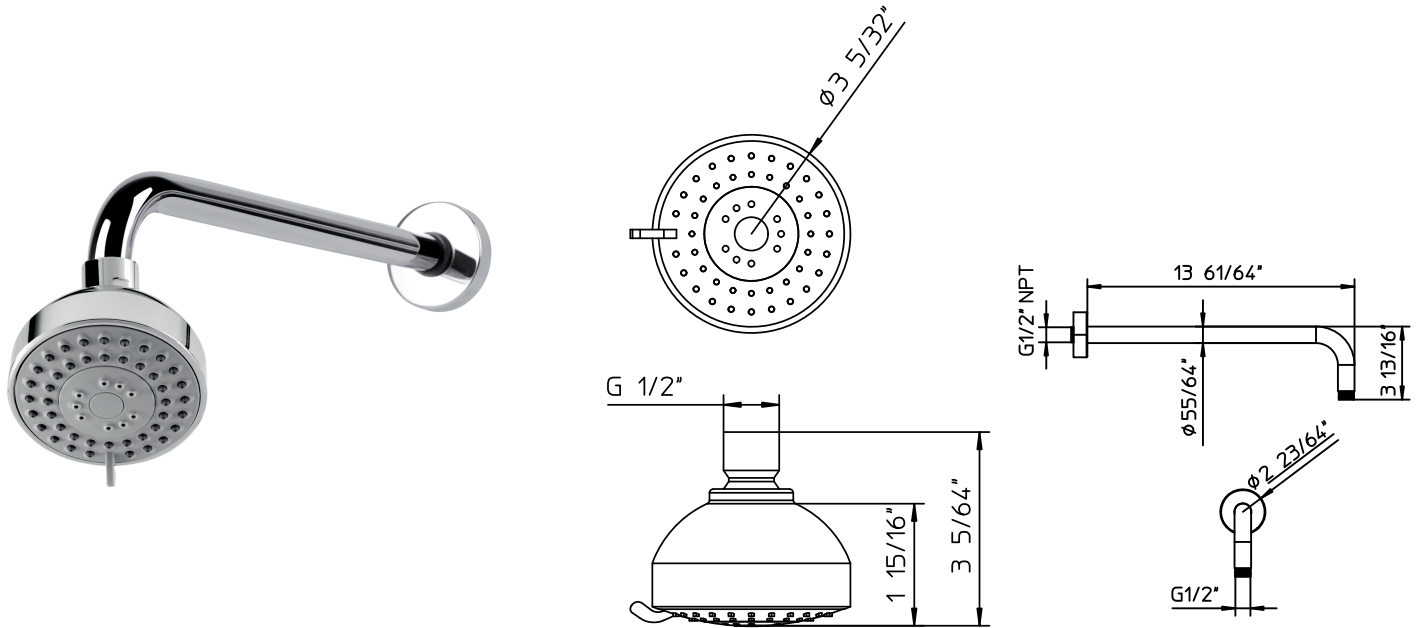

code **9926R7-10 + 9926V2-10**

Features

- Abs headshower $\varnothing$ 3 5/32".
- Headshower 1/2" connection.
- Horizontal 13 61/64" Brass arm.
- Arm 1/2" NPT connection.
- 3 jets spray.

Material

- Abs and brass.
- Finishes resist corrosion and tarnish.

Certifications

- ADA.

Available color finishes

- 10 chrome.

Technical information

- All product dimensions are nominal.
- Wall-mounted.
- Max flow rate: 2 gpm.

Warranty

- Limited warranty.
- See website for detailed warranty information.

Note

- Install this product according to the installation guide.
- Final measurements confirm with product.
- Palazzani reserves the right to make revisions without notice to product specifications.

PALAZZANI USA

phone (305) 651.4470 ■ service@palazzaniusa.com