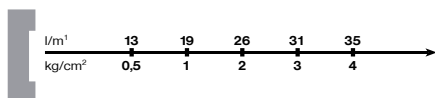

PALAZZANI USA

phone (305) 651.4470 ■ service@palazzaniusa.com