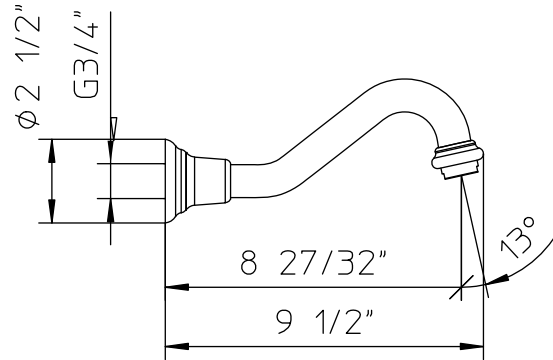

PALAZZANI

code **992195-10**

Features

- Wall mounted spout for bath-tub.
- 3/4" NPT connection.

Material

- Solid brass.
- Finishes resist corrosion and tarnish.

Certifications

- ADA.

Available color finishes

- 10 chrome
- 11 chrome-gold
- 50 bronze
- 51 copper
- 53 gold
- 64 gold-swarovski
- 68 polish nickel
- 70 chrome-swarovski

Technical information

- All product dimensions are nominal
- Handle clearance 1-31/32" (50mm)
- Faucet flow rate: 1.2 gpm
- Pressure 60 psi