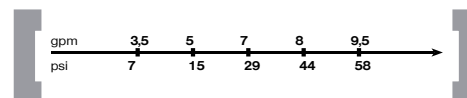

PALAZZANI USA

phone (305) 651.4470 ■ service@palazzaniusa.com