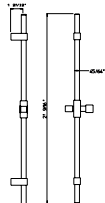

1. **Certifications**
2. ASME A112.18.1/CSA B125.1-12
   - California Energy Commission (CEC)
   - ADA
3. **Available color finishes**
4. 10 chrome
   - 34 matt copper.
   - 36 brushed dark nickel.
   - 38 matt black.
   - 43 matt white.
   - 49 brushed steel finish.
   - 50 bronze.
   - 53 gold.
   - 68 polish nickel.

code **9920P3**