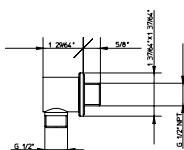

PALAZZANI 92K070 WILD

code **9926E2**

1. **Features**
2. Horizontal 13 25/32" Brass arm.
   - Arm 1/2" NPT connection.
3. **Material**
4. Solid brass.
   - Finishes resist corrosion and tarnish
5. **Certifications**
6. ASME A112.18.1/CSA B125.1-12
   - California Energy Commission (CEC)
   - ADA

1. **Available color finishes**
2. 10 chrome
3. **Technical information**
4. All product dimensions are nominal
   - Wall-mounted.

1. **Warranty**
2. Limited warranty.
   - See website for detailed warranty information.
3. **Note**
4. Install this product according to the installation guide.
   - Final measurements confirm with product.
   - Palazzani reserves the right to make revisions without notice to product specifications.

code **9926A9**

1. **Features**
2. Brass headshower 11 13/16" x 11 13/16"
   - Headshower 1/2" connection.
3. **Material**
4. Solid brass.
   - Finishes resist corrosion and tarnish
5. **Certifications**
6. ASME A112.18.1/CSA B125.1-12
   - California Energy Commission (CEC)
   - ADA

1. **Available color finishes**
2. 10 chrome
   - 34 matt copper.
   - 36 brushed dark nickel.
   - 38 matt black.
   - 43 matt white.
   - 49 brushed steel finish.
   - 50 bronze.
   - 53 gold.
   - 68 polish nickel.
3. **Technical information**
4. All product dimensions are nominal
   - Wall-mounted.
   - Max flow rate: 2 gpm.

1. **Warranty**
2. Limited warranty.
   - See website for detailed warranty information.
3. **Note**
4. Install this product according to the installation guide.
   - Final measurements confirm with product.
   - Palazzani reserves the right to make revisions without notice to product specifications.

code **992774 + 922503**

1. **Certifications**
2. ASME A112.18.1/CSA B125.1-12
   - California Energy Commission (CEC)
   - ADA
3. **Available color finishes**
4. 10 chrome
   - 34 matt copper.
   - 36 brushed dark nickel.
   - 38 matt black.
   - 43 matt white.
   - 49 brushed steel finish.
   - 50 bronze.
   - 53 gold.
   - 68 polish nickel.

code **9920P3**