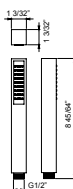

1. **Features**
2. Slide rail in Brass, 27 45/64", 45/64 x 45/64"
   - Coated with 20 micron of chrome.
3. **Material**
4. Solid brass.
   - Finishes resist corrosion and tarnish
5. **Certifications**
6. ASME A112.18.1/CSA B125.1-12
   - California Energy Commission (CEC)
   - ADA

1. **Available color finishes**
2. 10 chrome
3. **Technical information**
4. All product dimensions are nominal
   - Wall-mounted.

1. **Warranty**
2. Limited warranty.
   - See website for detailed warranty information.
3. **Note**
4. Install this product according to the installation guide.
   - Final measurements confirm with product.
   - Palazzani reserves the right to make revisions without notice to product specifications.

code **995861**