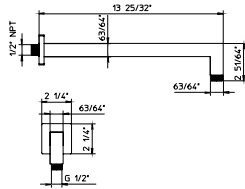

1. **Features**
2. Horizontal 13 25/32" Brass arm.
   - Arm 1/2" NPT connection.
3. **Material**
4. Solid brass.
   - Finishes resist corrosion and tarnish
5. **Certifications**
6. ASME A112.18.1/CSA B125.1-12
   - California Energy Commission (CEC)
   - ADA

1. **Available color finishes**
2. 10 chrome
3. **Technical information**
4. All product dimensions are nominal
   - Wall-mounted.

1. **Warranty**
2. Limited warranty.
   - See website for detailed warranty information.
3. **Note**
4. Install this product according to the installation guide.
   - Final measurements confirm with product.
   - Palazzani reserves the right to make revisions without notice to product specifications.

code **9926A9**