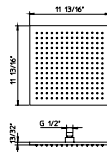

1. **Features**
2. Brass headshower 11 13/16" x 11 13/16"
   - Headshower 1/2" connection.
3. **Material**
4. Solid brass.
   - Finishes resist corrosion and tarnish
5. **Certifications**
6. ASME A112.18.1/CSA B125.1-12
   - California Energy Commission (CEC)
   - ADA

1. **Available color finishes**
2. 10 chrome
   - 34 matt copper.
   - 36 brushed dark nickel.
   - 38 matt black.
   - 43 matt white.
   - 49 brushed steel finish.
   - 50 bronze.
   - 53 gold.
   - 68 polish nickel.
3. **Technical information**
4. All product dimensions are nominal
   - Wall-mounted.
   - Max flow rate: 2 gpm.

1. **Warranty**
2. Limited warranty.
   - See website for detailed warranty information.
3. **Note**
4. Install this product according to the installation guide.
   - Final measurements confirm with product.
   - Palazzani reserves the right to make revisions without notice to product specifications.

code **992774 + 922503**