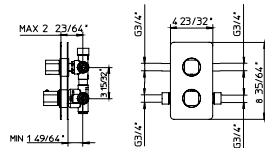

PALAZZANI 92K070 WILD

code **9926E2**

1. **Features**
2. Horizontal 13 25/32" Brass arm.
   - Arm 1/2" NPT connection.
3. **Material**
4. Solid brass.
   - Finishes resist corrosion and tarnish
5. **Certifications**
6. ASME A112.18.1/CSA B125.1-12
   - California Energy Commission (CEC)
   - ADA

1. **Available color finishes**
2. 10 chrome
3. **Technical information**
4. All product dimensions are nominal
   - Wall-mounted.

1. **Warranty**
2. Limited warranty.
   - See website for detailed warranty information.
3. **Note**
4. Install this product according to the installation guide.
   - Final measurements confirm with product.
   - Palazzani reserves the right to make revisions without notice to product specifications.

code **9926A9**

1. **Features**
2. Brass headshower 11 13/16" x 11 13/16"
   - Headshower 1/2" connection.
3. **Material**
4. Solid brass.
   - Finishes resist corrosion and tarnish
5. **Certifications**
6. ASME A112.18.1/CSA B125.1-12
   - California Energy Commission (CEC)
   - ADA

1. **Available color finishes**
2. 10 chrome
   - 34 matt copper.
   - 36 brushed dark nickel.
   - 38 matt black.
   - 43 matt white.
   - 49 brushed steel finish.
   - 50 bronze.
   - 53 gold.
   - 68 polish nickel.
3. **Technical information**
4. All product dimensions are nominal
   - Wall-mounted.
   - Max flow rate: 2 gpm.

1. **Warranty**
2. Limited warranty.
   - See website for detailed warranty information.
3. **Note**
4. Install this product according to the installation guide.
   - Final measurements confirm with product.
   - Palazzani reserves the right to make revisions without notice to product specifications.

code **992774 + 922503**

1. **Certifications**
2. ASME A112.18.1/CSA B125.1-12
   - California Energy Commission (CEC)
   - ADA
3. **Available color finishes**
4. 10 chrome
   - 34 matt copper.
   - 36 brushed dark nickel.
   - 38 matt black.
   - 43 matt white.
   - 49 brushed steel finish.
   - 50 bronze.
   - 53 gold.
   - 68 polish nickel.

code **9920P3**