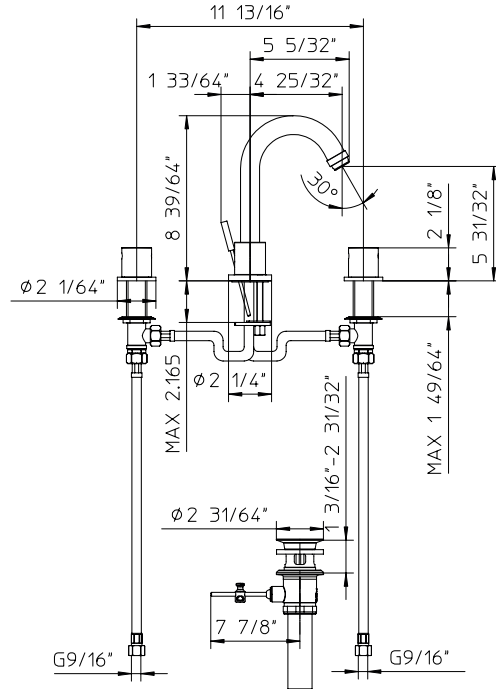

PALAZZANI **wild**

code **083040-10**

Features

- 3 holes bathroom sink faucet, two handles and swivel spout 360°.
- Temperature memory allows faucet to be turned on and off at any temperature setting.
- Included pop-up drain with 1-1/4" tailpiece.
- Ceramic disc valves longevity standards for a lifetime of durable performance.
- Valve body cast brass.

- All product dimensions are nominal.
- Faucet flow rate: 1.2 gpm.
- Pressure 60 psi.

Warranty

- Limited warranty.
- See website for detailed warranty information.

Note

- Install this product according to the installation guide.
- Final measurements confirm with product.
- Palazzani reserves the right to make revisions without notice to product specifications.