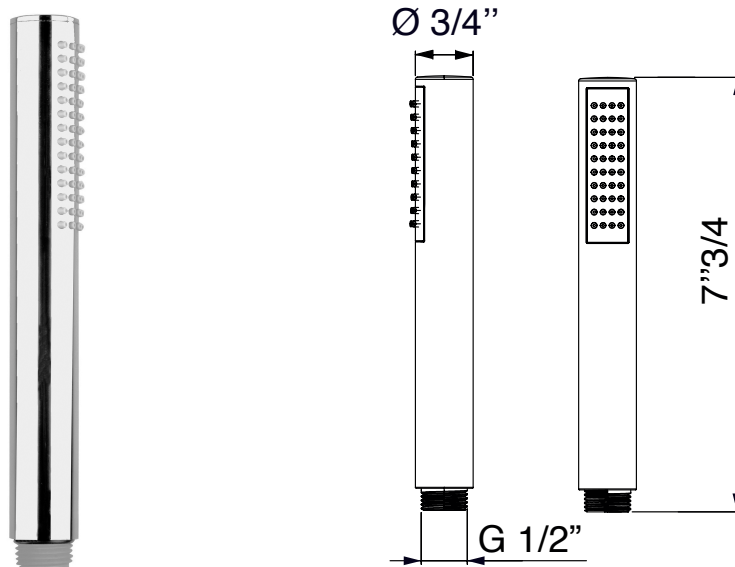

PALAZZANI showers

code **9911C5-10**

Features

- Handshower in abs \varnothing 1 1/32".
- Easy-clean system.
- Coated with 20 micron of chrome.

Material

- Abs.
- Finishes resist corrosion and tarnish.

Certifications

- ADA.

Available color finishes

- 10 chrome.
- 34 matt copper.
- 36 brushed dark nickel.
- 38 matt black.
- 43 matt white.
- 49 brushed steel finish.
- 50 bronze.
- 53 gold.
- 68 polish nickel.

Technical information

- All product dimensions are nominal.
- Max flow rate: 2 gpm.

Warranty

- Limited warranty.
- See website for detailed warranty information.

Note

- Install this product according to the installation guide.
- Final measurements confirm with product.
- Palazzani reserves the right to make revisions without notice to product specifications.