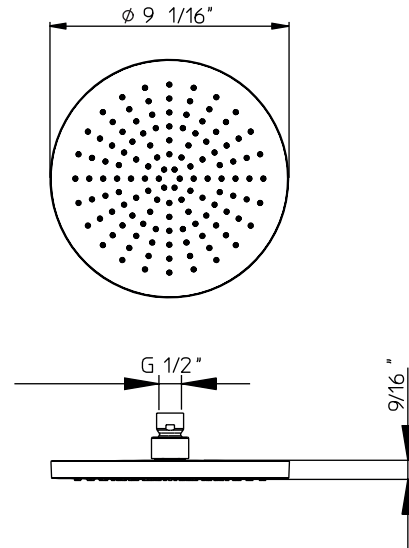

code **995820-10**

Features

- Brass headshower $\varnothing$ 9 1/16".
- Headshower 1/2" connection.

Material

- Solid brass.
- Finishes resist corrosion and tarnish.

Certifications

- ADA.

Available color finishes

- 10 chrome.
- 34 matt copper.
- 36 brushed dark nickel.
- 38 matt black.
- 43 matt white.
- 49 brushed steel finish.
- 50 bronze.
- 53 gold.
- 68 polish nickel.

Technical information

- All product dimensions are nominal.
- Max flow rate: 2 gpm.

Warranty

- Limited warranty.
- See website for detailed warranty information.

Note

- Install this product according to the installation guide.
- Final measurements confirm with product.
- Palazzani reserves the right to make revisions without notice to product specifications.

PALAZZANI USA

phone (305) 651.4470 ■ service@palazzaniusa.com